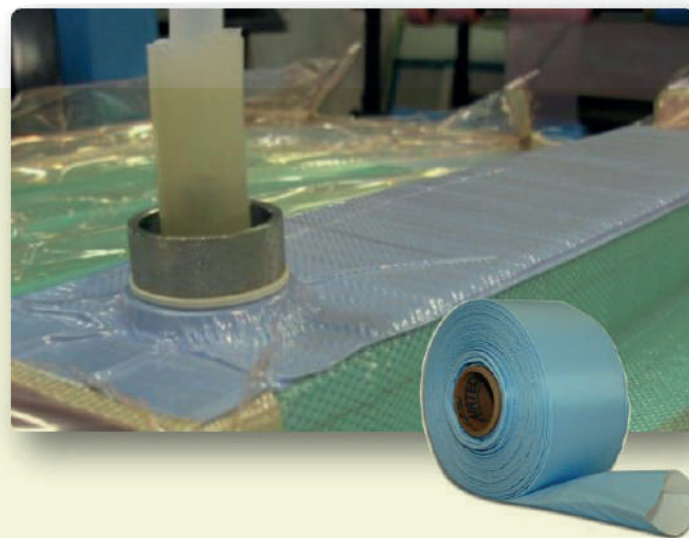

Airseal 2 presenta una nuova e migliorata formulazione. Il nuovo Airseal 2 e' riformulato per fornire adesione eccellente, solidita', buona pulizia e lunga data di scadenza. Airseal 2 e' un nastro sigillante per applicazioni a temperatura ambiente o media, ma puo' anche essere usato a temperatura piu' alta per applicazioni con sacco a busta.

Airseal 2 Tacky e' una versione piu' tenera per una migliore adesione in ambienti freddi.

Airseal 2 Bead, un redditizio nastro sigillante a sezione tonda (Ø 4 mm) con ottime proprietà di adesione alla maggior parte delle superfici dei film per sottovuoto. Airseal DB un nastro sigillante dal un caratteristico colore blu, progettato per le compattazioni e le operazioni di debulking, permette multipli

Airtech è il leader mondiale nella produzione e fornitura di sacco a vuoto e materiali compositi per attrezzature, che si rivolge all'industria dei compositi, dell'incollaggio e delle attrezzature/stampi.

La gamma di prodotti comprende tutti i materiali necessari per la fabbricazione di attrezzature/stampi e parti composite che utilizzano le seguenti tecniche di sacco a vuoto: stratificazione manuale, polimerizzazione in autoclave e infusione di resina.

Airtech fornisce film per sacco a vuoto fino ad ampiezze molto grandi, per temperature dall'ambiente fino ad altissima temperatura, film e liquidi distaccanti, nastri adesivi, peel plies, aeratori, nastri sigillanti, prodotti personalizzati e in kit, connettori, tubi, gomme, materiali per attrezzature e stampi. Airtech prodotti sono utilizzati nel settore aerospaziale, navale, automobilistico, da corsa, energia eolica, tempo libero e compositi generali.

La filosofia aziendale si basa su importanti attributi chiave: la qualità dei prodotti, affidabilità ed efficienza dei costi, attenzione al cliente attraverso la comprensione dei loro bisogni.

Airtech soluzioni convenienti per sacco a vuoto e film distaccante

Airtech fornisce **i film piu' ampi** del settore, **fino a 16 m** per ridurre tempi e costi: Big Blue L100, **fino a 7,6 m**: Ipplon® KM1300, Securlon® L500, Securlon® L750 e Wrightlon® 7400 fino a 4,5 m.

Airtech continua ad offrire prodotti e servizi innovativi

La gamma Airtech di nastri sigillanti Airseal copre le esigenze del mercato nel campo di sigillanti con temperatura massima di utilizzo fino a 150 °C.